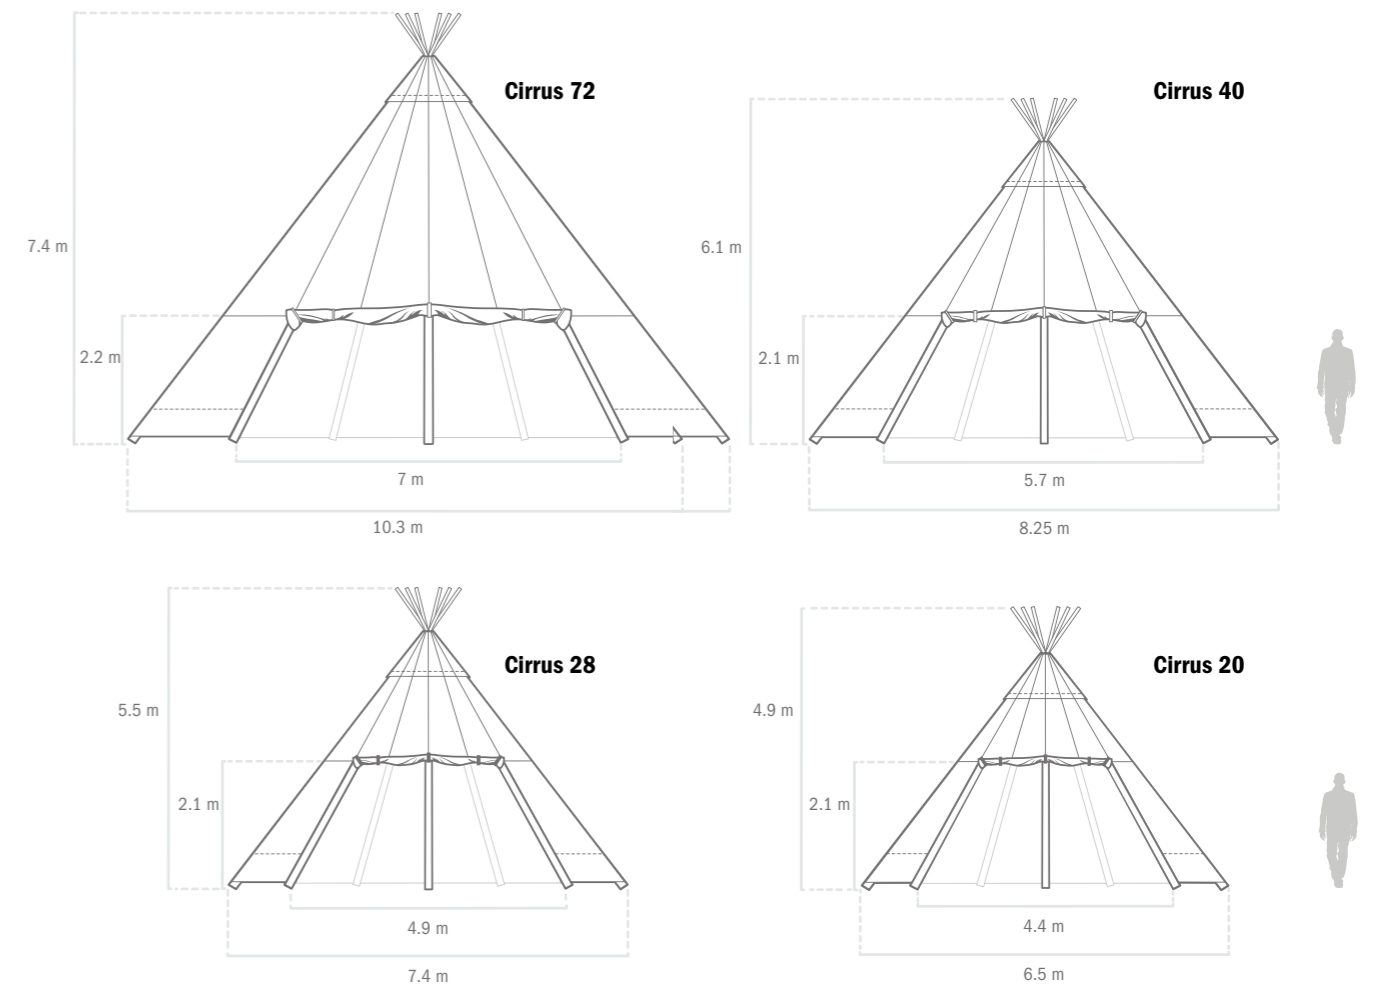

Specifications

		Cirrus 72	Cirrus 40	Cirrus 28	Cirrus 20
Capacity*	Standing	80	50	30	20
	Seated 8 per table	72	40	24	16
	Seated 6 per table	54	30	18	12
Dimensions when pitched **	Diameter (m)	10.3	8.25	7.4	6.5
	Height (m)	7.4	6.1	5.5	4.9
	Covered area (m²)	83	49	41	33
Dimensions when packed **	Bundle of poles (m)	8.25 x 0.4 x 0.4	6.5 x 0.4 x 0.4	6.0 x 0.3 x 0.3	5.2 x 0.3 x 0.3
	Canvas and hardware (m)	1.2 x 0.8 x 0.6	1.2 x 0.8 x 0.4	1.2 x 0.8 x 0.3	1.2 x 0.8 x 0.3
Weight	(kg)	600	250	200	150
Build team and build time		3 people 1½ hours	2 people 1½ hours	2 people 1½ hours	2 people 1 hour
Quality grades		Pro Comfort	Pro Comfort Base	Pro Comfort Base	Pro Comfort Base